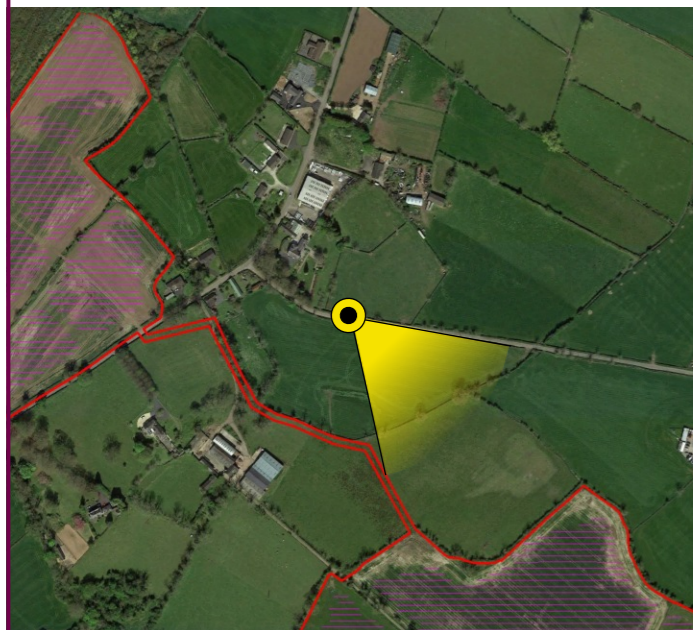

Existing View

Aerial Location Map

Tripod location image

Camera	Nikon D600	Easting	311809
Date	11.06.23 - 14.40	Northing	357832
View height	1.65 m AGL	Direction	155°
Field of View	65°	Distance	310 m

Title:  
VP04 Acres Road west  
Existing View

Photomontage

Aerial Location Map

Tripod location image

Camera	Nikon D600	Easting	311809
Date	11.06.23 - 14.40	Northing	357832
View height	1.65 m AGL	Direction	155°
Field of View	65°	Distance	310 m

Title:  
VP04 Acres Road west  
Proposed View - Day 1

Data Details	Drawn by:	PM
Projection: Irish Grid	Checked:	SA
Data Source: RPS 2023	Job Ref:	NI 2702
Status: Issued	Date:	February 2024

Project:  
Magheralin Solar Farm

Client:

**RPS** Making Complex Easy  
A TETRA TECH COMPANY  
Elmwood House, 74 Boucher Road  
BELFAST, BT12 6RZ | 028 9066 7914

Photomontage with planting

Aerial Location Map

Tripod location image

Camera	Nikon D600	Easting	311809
Date	11.06.23 - 14.40	Northing	357832
View height	1.65 m AGL	Direction	155°
Field of View	65°	Distance	310 m