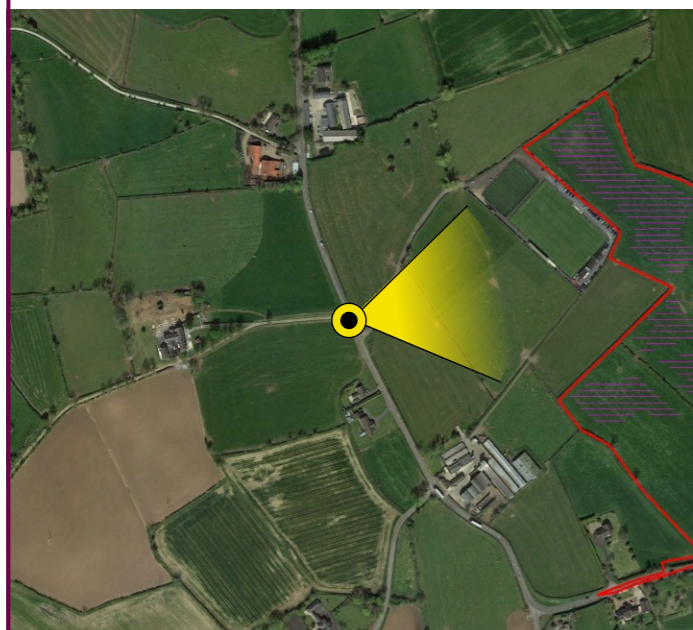

Existing View

Aerial Location Map

Tripod location image

Camera	Nikon D600	Easting	311487
Date	11.06.23 - 14.25	Northing	356703
View height	1.65 m AGL	Direction	80°
Field of View	65°	Distance	330 m

Title:	VP02 B2 Planters Park Existing View
--------	-------------------------------------

 Making Complex Easy  
 A TETRA TECH COMPANY  
 Elmwood House, 74 Boucher Road  
 BELFAST, BT12 6RZ | 028 9066 7914

Photomontage

Aerial Location Map

Tripod location image

Camera	Nikon D600	Easting	311487
Date	11.06.23 - 14.25	Northing	356703
View height	1.65 m AGL	Direction	80°
Field of View	65°	Distance	330 m

Client: 

 Making Complex Easy  
A TETRA TECH COMPANY  
Elmwood House, 74 Boucher Road  
BELFAST, BT12 6RZ | 028 9066 7914

Photomontage with planting

Aerial Location Map

Tripod location image

Camera	Nikon D600	Easting	311487
Date	11.06.23 - 14.25	Northing	356703
View height	1.65 m AGL	Direction	80°
Field of View	65°	Distance	330 m