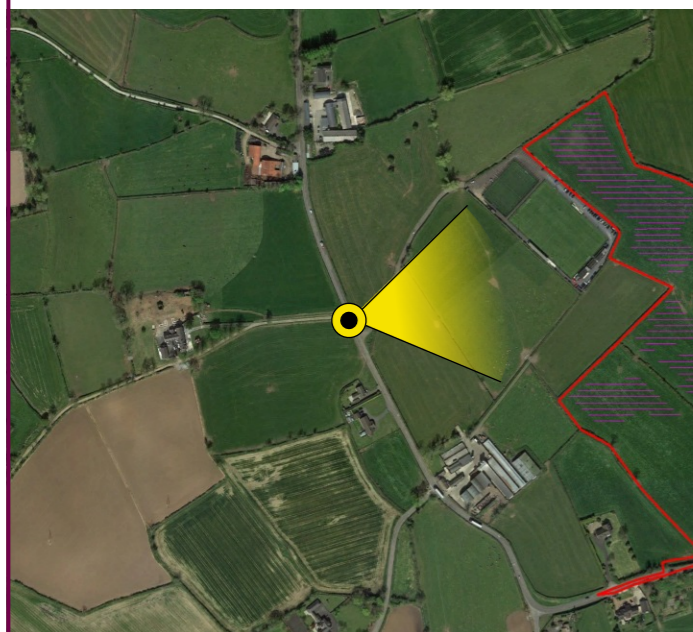

Existing View

Aerial Location Map

Tripod location image

Camera	Nikon D600	Easting	311487
Date	11.06.23 - 14.25	Northing	356703
View height	1.65 m AGL	Direction	80°
Field of View	65°	Distance	330 m

Title:	VP02 B2 Planters Park Existing View
--------	-------------------------------------

 Making Complex Easy  
 A TETRA TECH COMPANY  
 Elmwood House, 74 Boucher Road  
 BELFAST, BT12 6RZ | 028 9066 7914

Photomontage

Aerial Location Map

Tripod location image

Camera	Nikon D600	Easting	311487
Date	11.06.23 - 14.25	Northing	356703
View height	1.65 m AGL	Direction	80°
Field of View	65°	Distance	330 m

Title: VP02 B2 Planters Park  
Proposed View - Day 1

Data Details	Drawn by:	PM
Projection: Irish Grid	Checked:	SA
Data Source: RPS 2023	Job Ref:	NI 2702
Status: Issued	Date:	February 2024

Project: Magheralin Solar Farm

Client: 

 Making Complex Easy  
A TETRA TECH COMPANY  
Elmwood House, 74 Boucher Road  
BELFAST, BT12 6RZ | 028 9066 7914

Photomontage with planting

Aerial Location Map

Tripod location image

Camera	Nikon D600	Easting	311487
Date	11.06.23 - 14.25	Northing	356703
View height	1.65 m AGL	Direction	80°
Field of View	65°	Distance	330 m