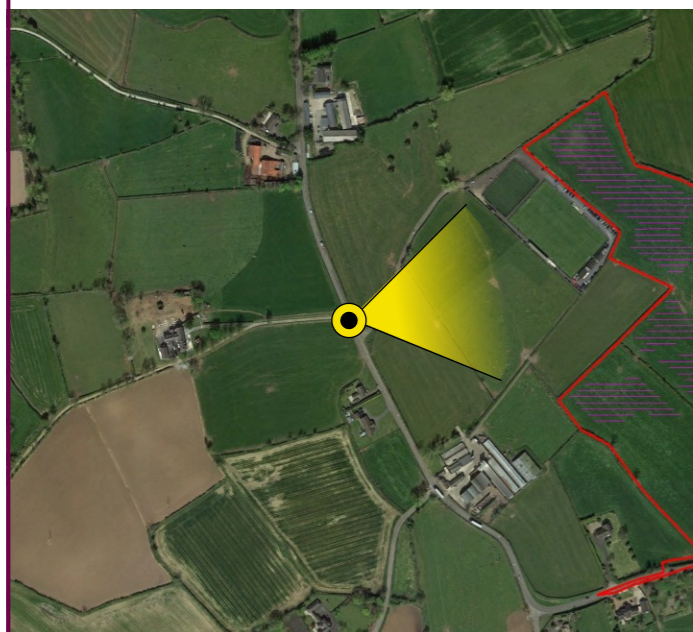

Existing View

Aerial Location Map

Tripod location image

Camera	Nikon D600	Easting	311487
Date	11.06.23 - 14.25	Northing	356703
View height	1.65 m AGL	Direction	80°
Field of View	65°	Distance	330 m

Title:	VP02 B2 Planters Park Existing View
--------	-------------------------------------

 Making Complex Easy  
 A TETRA TECH COMPANY  
 Elmwood House, 74 Boucher Road  
 BELFAST, BT12 6RZ | 028 9066 7914

Photomontage

Aerial Location Map

Tripod location image

Camera	Nikon D600	Easting	311487
Date	11.06.23 - 14.25	Northing	356703
View height	1.65 m AGL	Direction	80°
Field of View	65°	Distance	330 m

Client: 

 Making Complex Easy  
A TETRA TECH COMPANY  
Elmwood House, 74 Boucher Road  
BELFAST, BT12 6RZ | 028 9066 7914

Photomontage with planting

Aerial Location Map

Tripod location image

Camera	Nikon D600	Easting	311487
Date	11.06.23 - 14.25	Northing	356703
View height	1.65 m AGL	Direction	80°
Field of View	65°	Distance	330 m